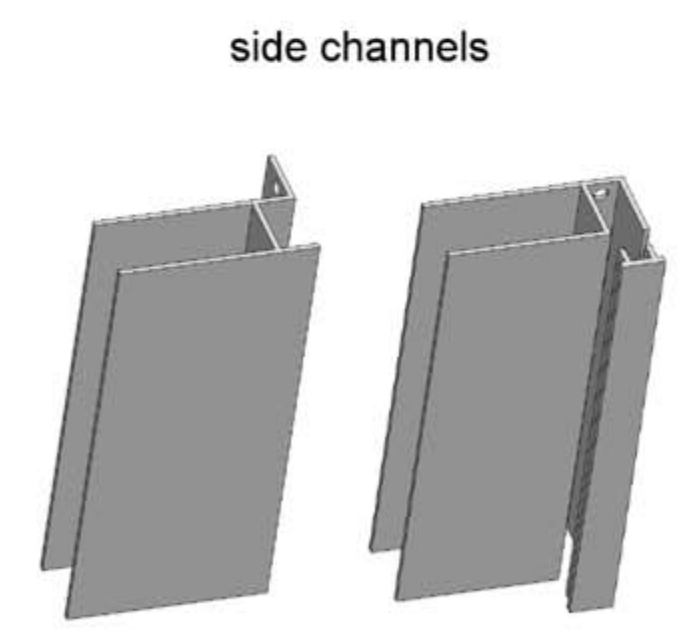

top fix + face fix

guide wires

bottom fix

face fix

side channels

side fix

face fix

operation options

motorized

crank

230 Vac

DRAWN akrosenbrink	10-1-2006	TITLE	
CHECKED		Verosol maxi cassette roller blind	
QA		SIZE C	DWG NO
MFG		maxi cassette	
APPROVED		SCALE	REV
			SHEET 1 OF 1