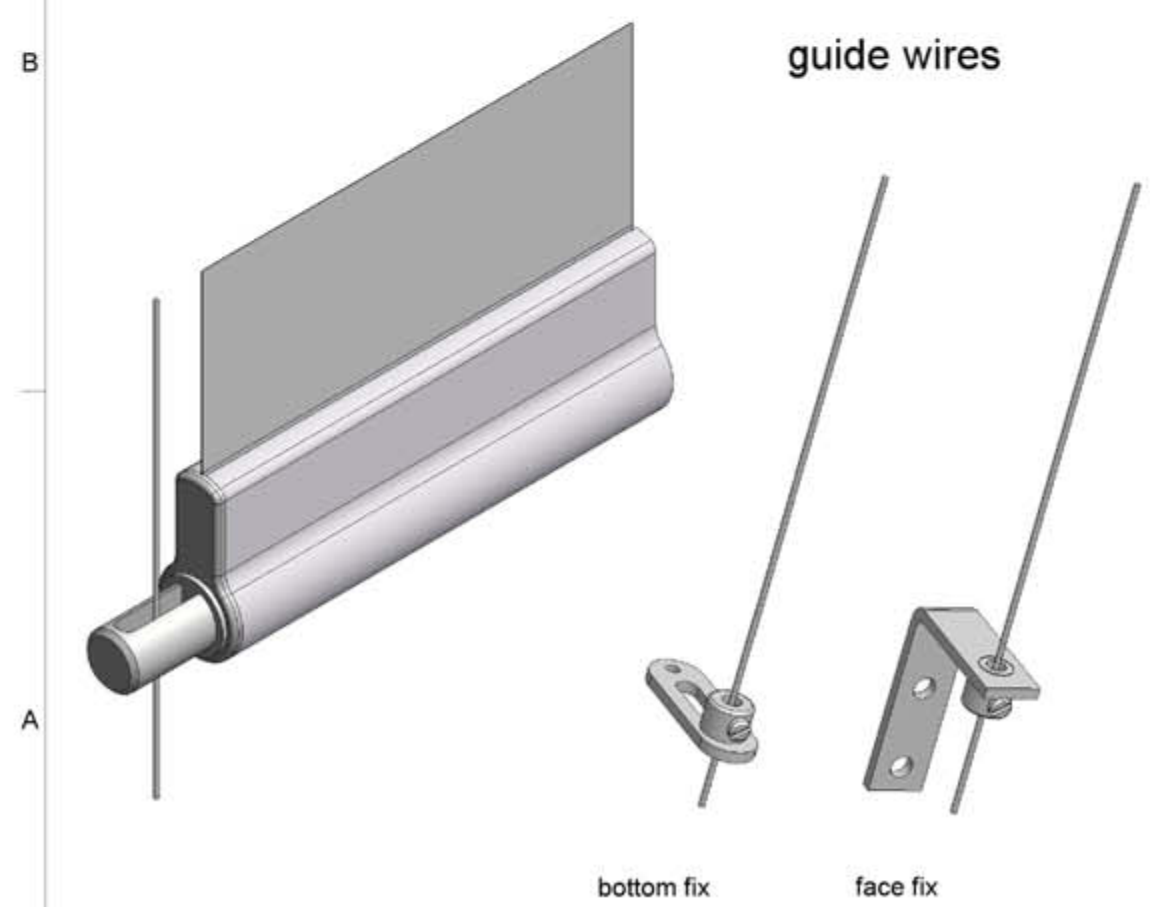

top fix + face fix

guide wires

bottom fix

face fix

side channels

side fix

face fix

operation options

motorized

crank

230 Vac

DRAWN akrosenbrink	10-1-2006	TITLE	
CHECKED		Verosol maxi cassette roller blind	
QA		SIZE C	DWG NO
MFG		maxi cassette	
APPROVED		SCALE	REV
			SHEET 1 OF 1