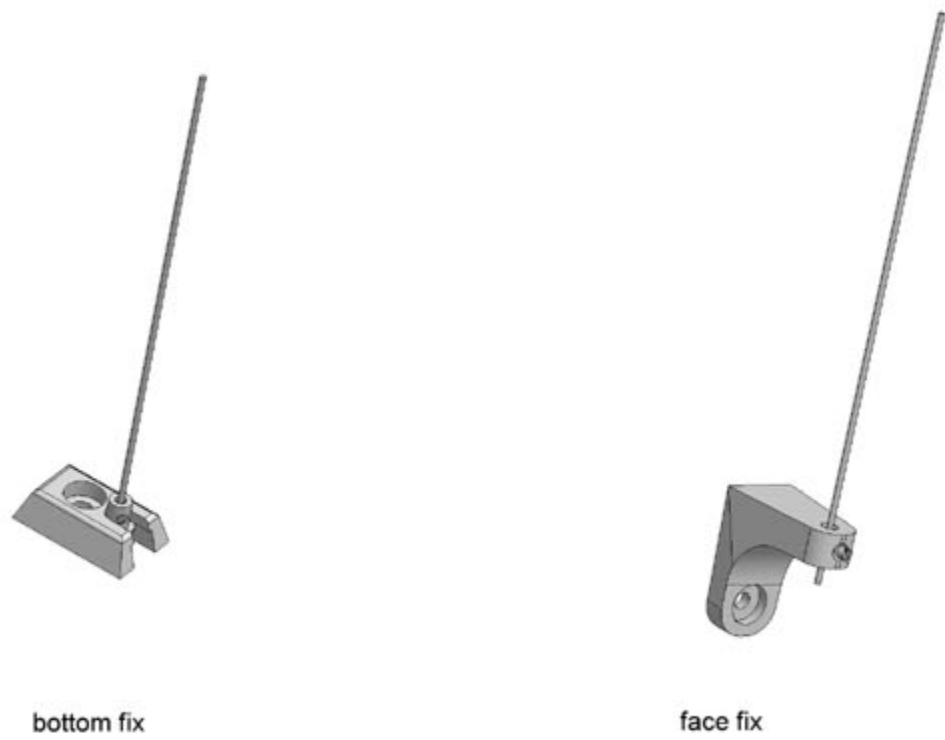

guide wires

operation options

DRAWN akrosenbrink	8-12-2005	TITLE	
CHECKED		Verosol monocontrol pleated blind	
QA		SIZE C	DWG NO
MFG		SCALE	REV
APPROVED		monocontrol	
		SHEET 1 OF 1	