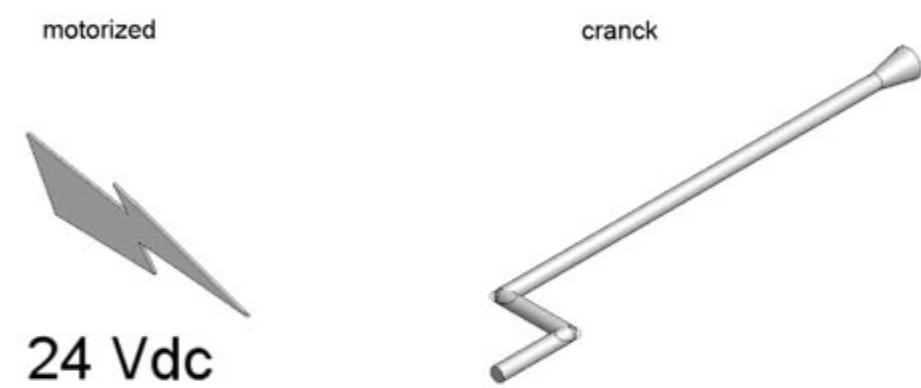

guide wires

operation options

DRAWN akrosenbrink	8-12-2005	TITLE	
CHECKED		Verosol monocontrol pleated blind	
QA		SIZE C	DWG NO
MFG		SCALE	REV
APPROVED		monocontrol	
		SHEET 1 OF 1	